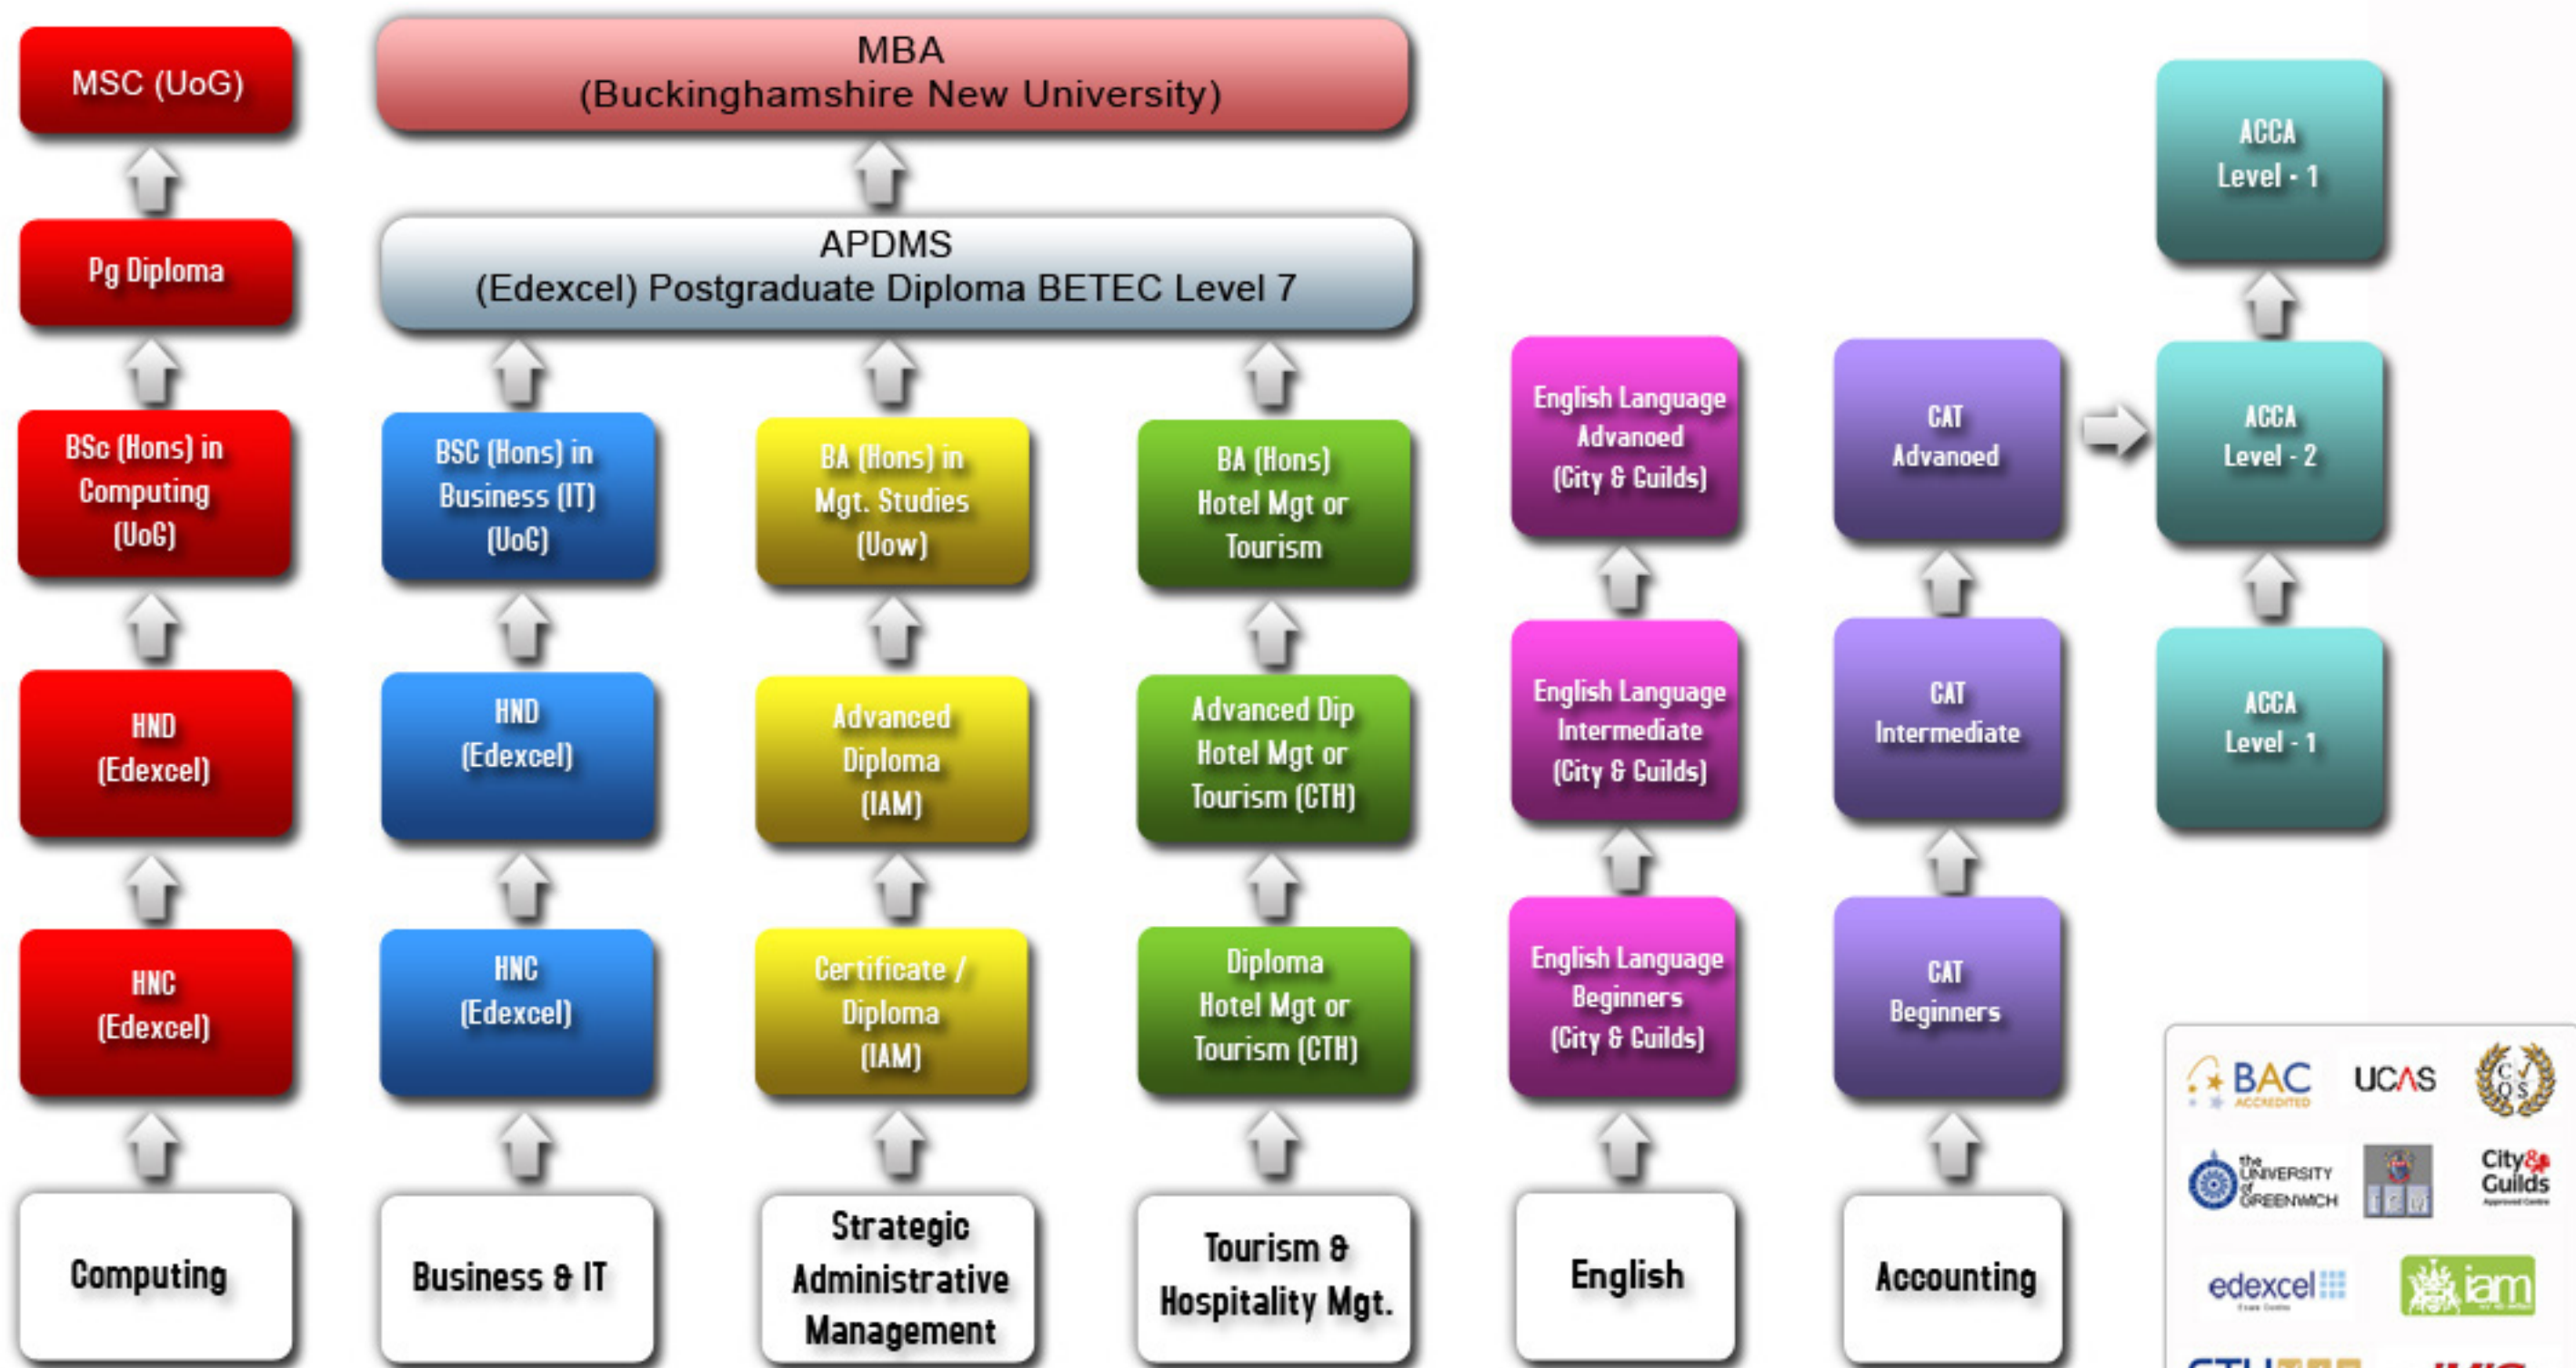

Progression Route @ LSST

Ug0: University of Greenwich

CTH: Confederation of Tourism & Hospitality

UoW: University of Wales

Edexcel: Edexcel Bard